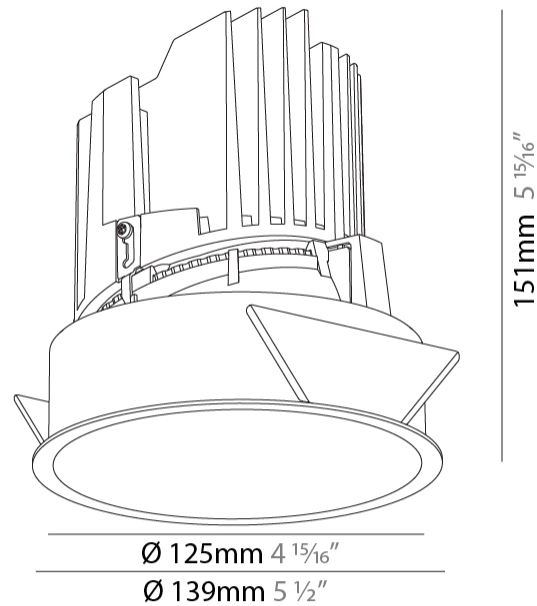

PHYSICAL

Shape: Round
Diameter (mm): 139
Diameter (in): 5 1/2
Height (mm): 151
Height (in): 5 15/16
Ceiling Thickness (mm): 10 / 12.5 / 15
Ceiling Thickness (in): 3/8 or 1/2 or 9/16
Min. Recessing Depth (mm): 170
Min. Recessing Depth (in): 6 11/16
Light Distribution: Downlight
Weight (kg): 0.946
Weight (lbs): 2.09
Fixture Finish: SSR / BKV / CWI / CRY / HAB / UFT / ITA / RUA / FTG / MYG / LOD / PUS / FRO / FUP / KIA / POP / BLS / SPG / MEY / GOH / GUM / CHC / COM / ABZ / JAG / OBR / MOS / ROR
Fixture Material: Aluminum Die Cast
Cut-out Measurements: 130mm / 5 1/8"

ELECTRICAL

Lamp Type: LED (Zhaga Standard)
Input Wattage (W): 13.2 / 16.5
Total Output Wattage (W): 12 / 14
Dimming: Tri-Mode (Non-Dimming and Phase Dimming (120Vac only) and 0-10V Dimming)
Driver Included: No
Driver Location: Recessed Housing
Driver Type: Constant Current - Universal
Driver Class: Class 2
Housing: See components
Input Voltage (V): 120 - 277
Constant Current (MA): 350

LED

Number of LEDs: 1
Color Temperature (°K): 2700 / 3000 / 3500 / 4000
Max. Delivered Lumen (lm): 810 / 900 / 970 / 990
Nominal Lumen (lm): 960 / 1070 / 1156 / 1180
CRI: >90 CRI
Efficiency (%): 0.905
Lamp Life (hrs): 50000

OPTICAL

Reflector: 10

RATINGS AND CERTIFICATIONS

Certified By: Certified for North American Standards
IP rating: IP54