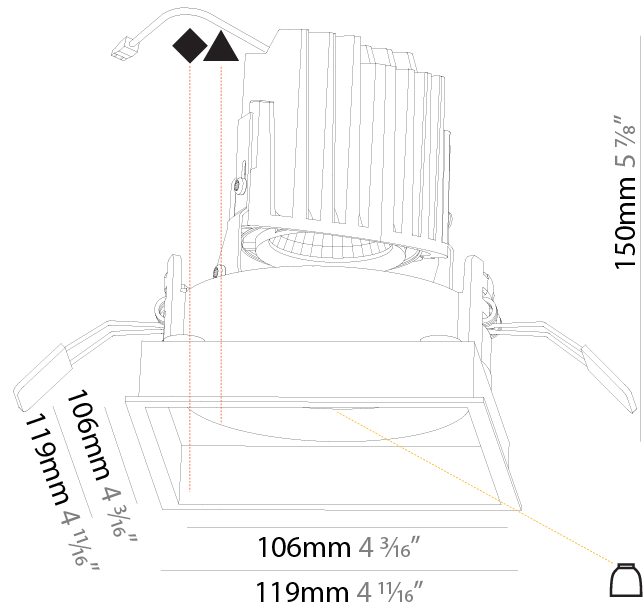

GENERAL

Series: Bioniq
Subseries: Bioniq Square Deep
Brand: Prolicht
Division: Architectural
Mounting Type: Recessed
Mounting Location: Ceiling
Subcategory: Downlight

PHYSICAL

Shape: Square
Length (mm): 119
Length (in): 4 11/16
Width (mm): 119
Width (in): 4 11/16
Depth (mm): 150
Depth (in): 5 7/8
Ceiling Thickness (mm): 10 / 12.5 / 15
Ceiling Thickness (in): 3/8 or 1/2 or 9/16
Min. Recessing Depth (mm): 170
Min. Recessing Depth (in): 6 11/16
Light Distribution: Downlight
Weight (kg): 0.592
Weight (lbs): 1.31

Fixture Finish: SSR / BKV / CWI / CRY / HAB / UFT / ITA / RUA / FTG / MYG / LOD / PUS / FRO / FUP / KIA / POP / BLS / SPG / MEY / GOH / GUM / CHC / COM / ABZ / JAG / OBR / MOS / ROR

Fixture Material: Aluminum Die Cast
Cut-out Measurements: 114mm / 4 1/2" x 114mm / 4 1/2"

ELECTRICAL

Lamp Type: LED (Zhaga Standard)
Total Output Wattage (W): 15
Dimming: Dali Dimming
Driver Included: No
Driver Location: Recessed Housing
Driver Type: Constant Current 120Vac
Housing: See components
Input Voltage (V): 120
Constant Current (MA): 350

LED

Number of LEDs: 1
Color Temperature (°K): Warm Dim
Max. Delivered Lumen (lm): 760
Nominal Lumen (lm): 1140
CRI: >90 CRI
Lamp Life (hrs): 50000

OPTICAL

Reflector°: 20 / 40 / 60
Adjustability: Rotational 355°; Tilt 30°

RATINGS AND CERTIFICATIONS

Certified By: Certified for North American Standards
IP rating: IP20