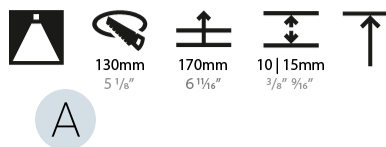

PHYSICAL

Shape: Round
Diameter (mm): 139
Diameter (in): 5 1/2
Height (mm): 151
Height (in): 5 15/16
Ceiling Thickness (mm): 10 / 12.5 / 15
Ceiling Thickness (in): 3/8 or 1/2 or 9/16
Min. Recessing Depth (mm): 170
Min. Recessing Depth (in): 6 11/16
Light Distribution: Downlight
Weight (kg): 0.946
Weight (lbs): 2.09
Fixture Finish: SSR / BKV / CWI / CRY / HAB / UFT / ITA / RUA / FTG / MYG / LOD / PUS / FRO / FUP / KIA / POP / BLS / SPG / MEY / GOH / GUM / CHC / COM / ABZ / JAG / OBR / MOS / ROR
Fixture Material: Aluminum Die Cast
Cut-out Measurements: 130mm / 5 1/8"

ELECTRICAL

Lamp Type: LED (Zhaga Standard)
Input Wattage (W): 13.2 / 16.5
Total Output Wattage (W): 12 / 14
Dimming: Tri-Mode (Non-Dimming and Phase Dimming (120Vac only) and 0-10V Dimming)
Driver Included: No
Driver Location: Recessed Housing
Driver Type: Constant Current - Universal
Driver Class: Class 2
Housing: See components
Input Voltage (V): 120 - 277
Constant Current (MA): 350

LED

Number of LEDs: 1
Color Temperature (°K): 2700 / 3000 / 3500 / 4000
Max. Delivered Lumen (lm): 810 / 900 / 970 / 990
Nominal Lumen (lm): 960 / 1070 / 1156 / 1180
CRI: >90 CRI
Efficiency (%): 0.905
Lamp Life (hrs): 50000

OPTICAL

Reflector: 10

RATINGS AND CERTIFICATIONS

Certified By: Certified for North American Standards
IP rating: IP54